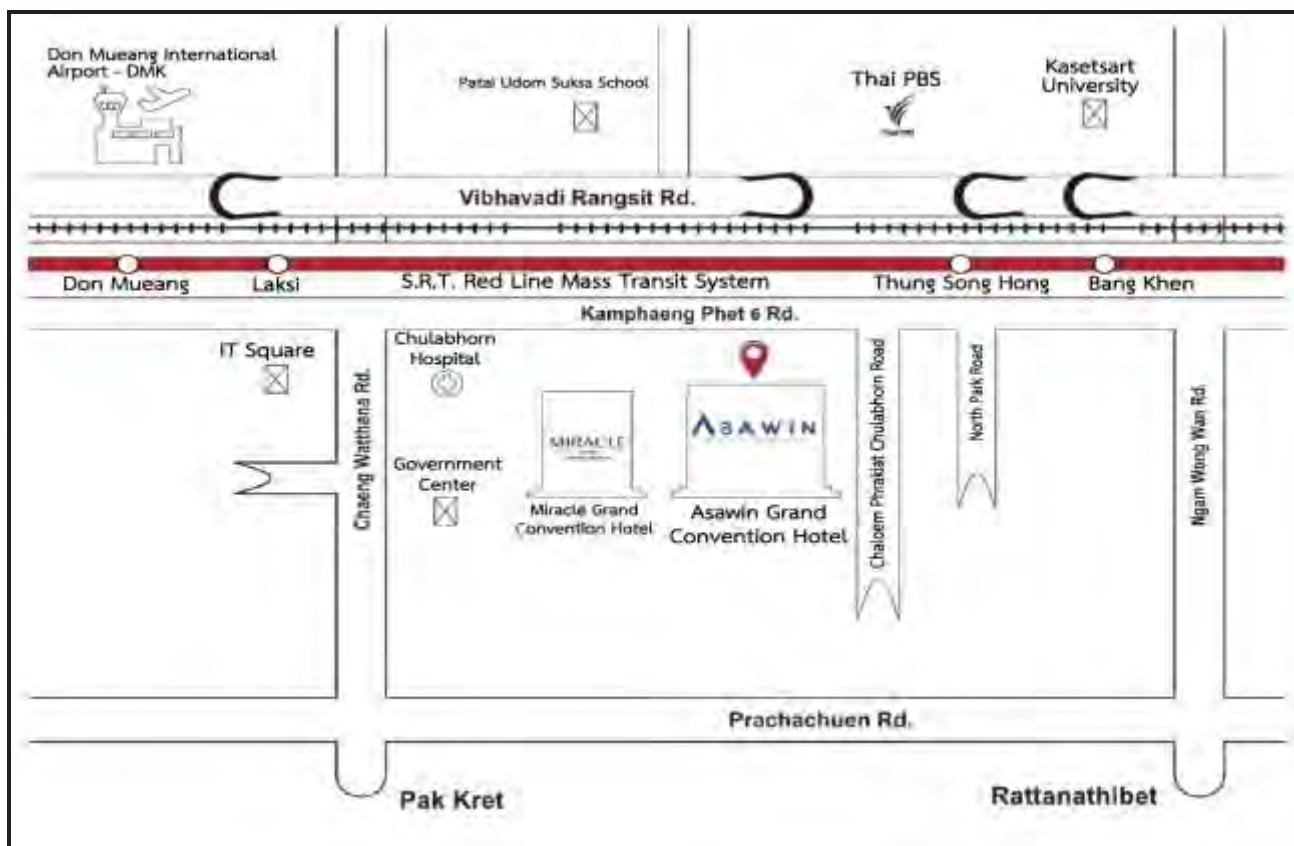

Map of the meeting venue

Place                      Phra Visanu Room, 3<sup>rd</sup> Floor, The Asawin Grand Convention Hotel

Address                    No. 88 Vibhavadi Rangsit Road (Kamphaeng Phet 6), Kwaeng Talad Bangkhen,  
Khet Laksi, Bangkok 10210